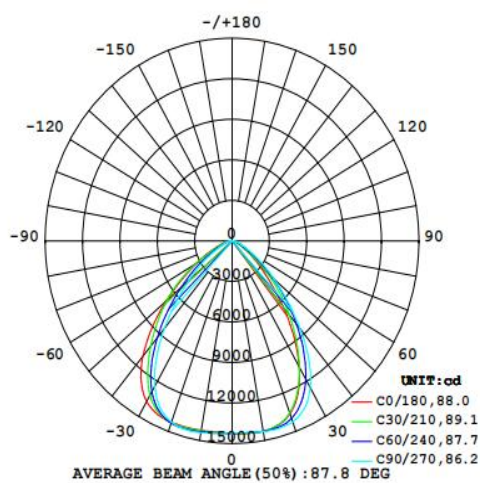

## Electrical Data

Nominal wattage (W)	200 W
Nominal Voltage (V)	220-240V
Mains Frequency (Hz)	50
Nominal Current (mA)	851
LED Driver Current (mA)	800
LED Driver Voltage (Vdc)	...
LED Driver Efficiency (%)	95%
Power Factor $\lambda$	0.97
Total harmonic distortion (%)	7%
Operating mode	Built in LED driver

## Photometrical data

Luminous flux $\pm 10\%$ (lm)	27920 lm
Luminous efficacy	144 lm/w
Color temperature	6000K
Light color (designation)	Cold White
Color rendering index Ra	$\geq 80$
Standard deviation of color matching	$\leq 5$ SDCM
Luminous intensity/cd	14464
Flickering	Flicker free
Beam angle	88 °