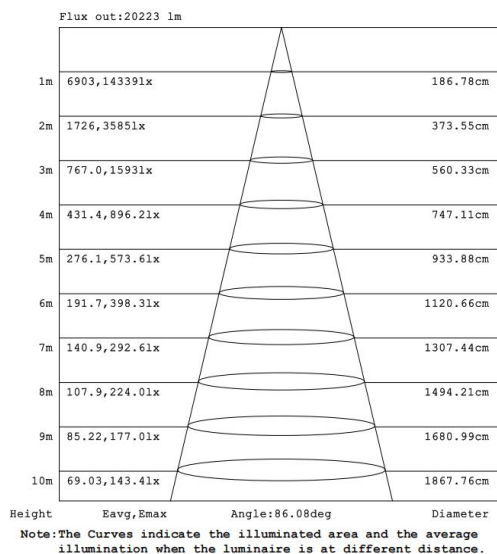

## Electrical Data

Nominal wattage (W)	200 W
Nominal Voltage (V)	220-240V
Mains Frequency (Hz)	50
Nominal Current (mA)	851
LED Driver Current (mA)	800
LED Driver Voltage (Vdc)	...
LED Driver Efficiency (%)	95%
Power Factor $\lambda$	0.97
Total harmonic distortion (%)	7%
Operating mode	Built in LED driver

## Photometrical data

Luminous flux $\pm 10\%$ (lm)	27920 lm
Luminous efficacy	144 lm/w
Color temperature	6000K
Light color (designation)	Cold White
Color rendering index Ra	$\geq 80$
Standard deviation of color matching	$\leq 5$ SDCM
Luminous intensity/cd	14464
Flickering	Flicker free
Beam angle	88 °

## Dimensions & Weight

Diameter (mm)	350
Height (mm)	93
Product weight (g)	3250