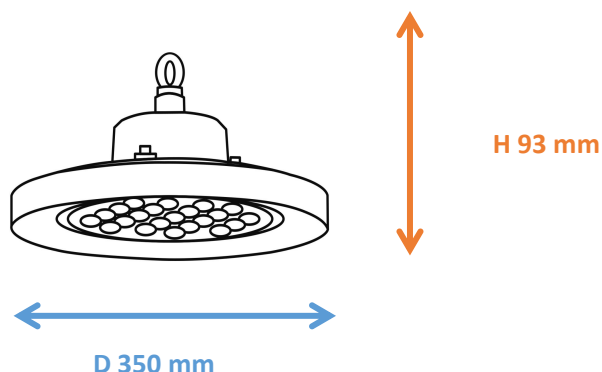

## Photometrical data

Luminous flux $\pm 10\%$ (lm)	27920 lm
Luminous efficacy	144 lm/w
Color temperature	6000K
Light color (designation)	Cold White
Color rendering index Ra	$\geq 80$
Standard deviation of color matching	$\leq 5$ SDCM
Luminous intensity/cd	14464
Flickering	Flicker free
Beam angle	88 °

## Dimensions & Weight

Diameter (mm)	350
Height (mm)	93
Product weight (g)	3250