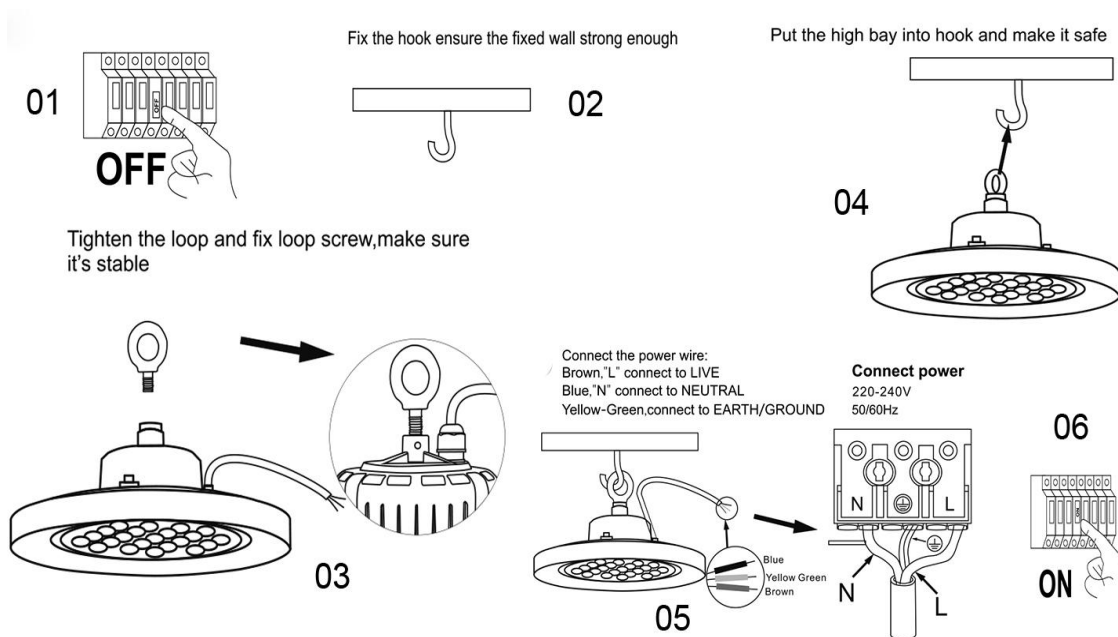

Certificates & Lifespan

Life (h)	50,000
Certificates	CB CE LVD EMC
Standards	ISO9001:2015

Logistical Data

Product code	Dimensions (L*W*H)	Pcs/ carton	G.W. kg	Volume CBM
HYD-709-200W	38*38*13.5 cm	1	...	0.01949

Installation Method

Disclaimer

Subject to change without notice. Errors and omission excepted. Always make sure to use the most recent release