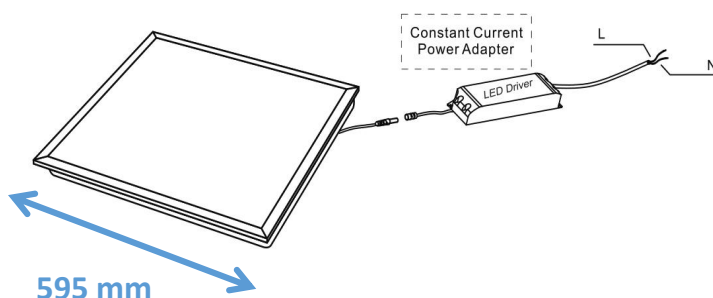

## Photometrical data

Luminous flux $\pm 10\%$ (lm)	5171 lm
Luminous efficacy	123 lm/w
Color temperature	<b>6500K</b>
Light color (designation)	Cold White
Color rendering index Ra	$\geq 80$
Standard deviation of color matching	$\leq 5$ SDCM
Luminous intensity/cd	1978
Flickering	Flicker free
Beam angle	237 °

## Dimensions & Weight

Diameter (mm)	595*595
Height (mm)	32
Product weight (g)	...