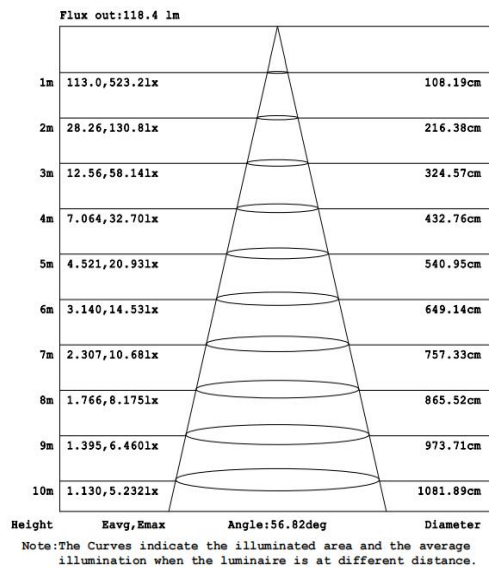

## Electrical Data

Nominal wattage (W)	<b>40W</b>
Nominal Voltage (V)	220-240 V
Mains Frequency (Hz)	50
Nominal Current (mA)	194
LED Driver Current (mA)	900
LED Driver Voltage (V)	24-42
LED Driver Efficiency (%)	87%
Power Factor $\lambda$	0.95
Total harmonic distortion (%)	<10%
Operating mode	External LED driver

## Photometrical data

Luminous flux $\pm 10\%$ (lm)	5171 lm
Luminous efficacy	123 lm/w
Color temperature	<b>6500K</b>
Light color (designation)	Cold White
Color rendering index Ra	$\geq 80$
Standard deviation of color matching	$\leq 5$ SDCM
Luminous intensity/cd	1978
Flickering	Flicker free
Beam angle	237 °

## Dimensions & Weight

Diameter (mm)	595*595
Height (mm)	32
Product weight (g)	...