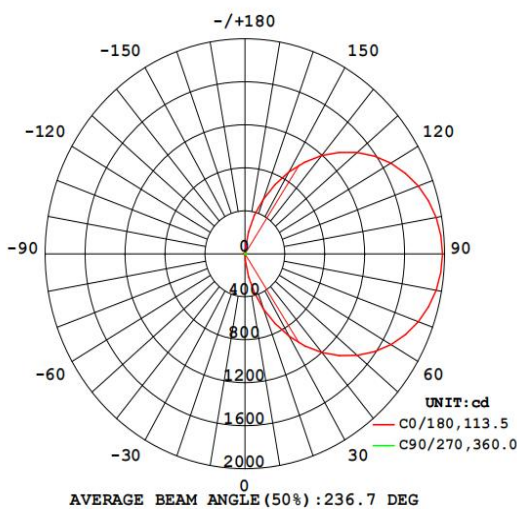

## Electrical Data

Nominal wattage (W)	<b>40W</b>
Nominal Voltage (V)	220-240 V
Mains Frequency (Hz)	50
Nominal Current (mA)	194
LED Driver Current (mA)	900
LED Driver Voltage (V)	24-42
LED Driver Efficiency (%)	87%
Power Factor $\lambda$	0.95
Total harmonic distortion (%)	<10%
Operating mode	External LED driver

## Photometrical data

Luminous flux $\pm 10\%$ (lm)	5171 lm
Luminous efficacy	123 lm/w
Color temperature	<b>6500K</b>
Light color (designation)	Cold White
Color rendering index Ra	$\geq 80$
Standard deviation of color matching	$\leq 5$ SDCM
Luminous intensity/cd	1978
Flickering	Flicker free
Beam angle	237 °

## Dimensions & Weight

Diameter (mm)	595*595
Height (mm)	32
Product weight (g)	...