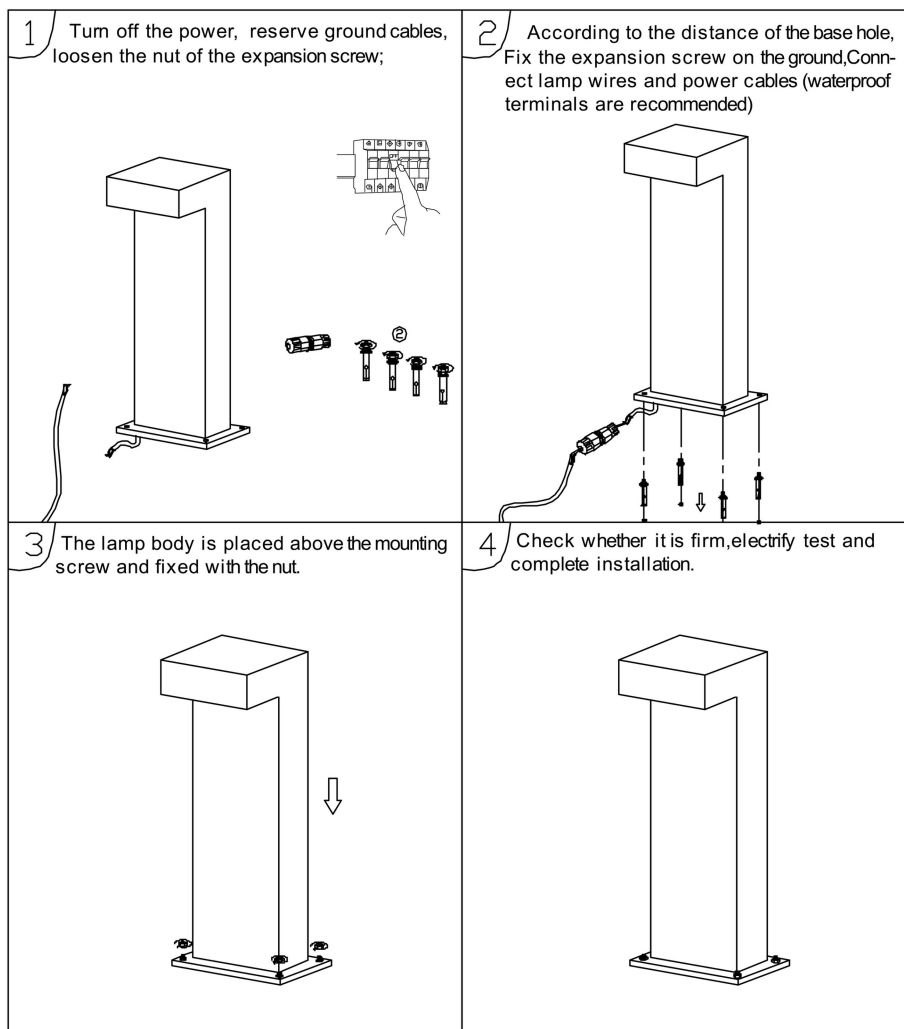

Certificates & Lifespan

Life (h)	30,000
Certificates	CB LVD EMC RoHS
Standards	ISO9001:2015

Logistical Data

Product code	Dimensions (L*W*H)	Pcs/ carton	G.W. kg	Volume CBM
HYD-L06-10W	48*40*65 cm	6	...	0.12480

Installation Method

Disclaimer

Subject to change without notice. Errors and omission excepted. Always make sure to use the most recent release