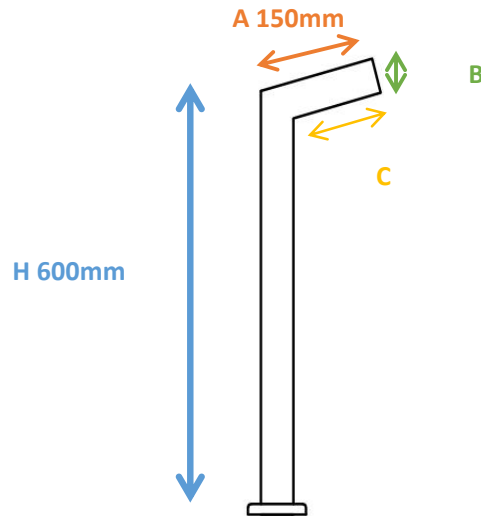

Photometrical data

Luminous flux ±10% (lm)	912 lm
Luminous efficacy	87 lm/w
Color temperature	3000K
Light color (designation)	Warm White
Color rendering index Ra	≥ 80
Standard deviation of color matching	≤ 5 SDCM
Luminous intensity/cd	443
Flickering	Flicker free
Beam angle	99 °

Dimensions & Weight

Diameter (mm)	A150*B50*C100
Height (mm)	600
Product weight (g)	...

Material & Colors

Product color	Black
Housing color	Black
Body material	Aluminum
Cover material	PC
Mercury content	0.0 mg

Application & Mounting

Ambient temperature range	-10°C~+40 °C
Temperature range at storage	-10°C~+40 °C
Type of connection	Screw terminal
Type of protection	IP65
Dimmable	No
Mounting type	Surface mounted
Mounting location	Ground/Lawn
Application environment	Outdoor
Cut size (mm)	No
LED module replaceable	Not replaceable
With light source	Yes