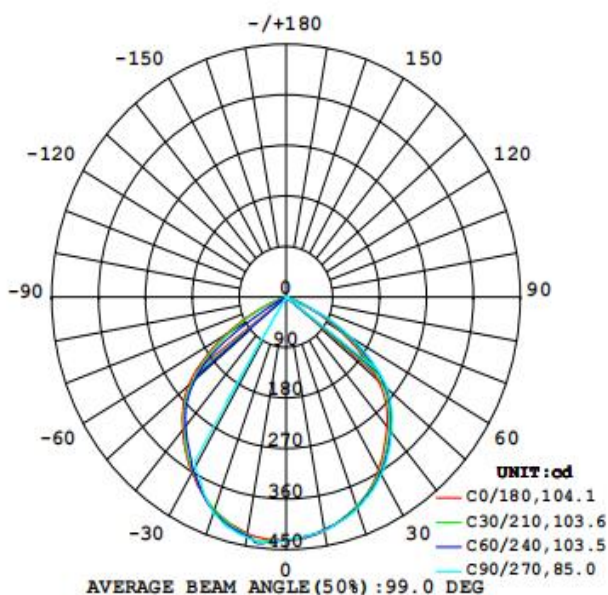

Electrical Data

Nominal wattage (W)	10W
Nominal Voltage (V)	220-240V
Mains Frequency (Hz)	50
Nominal Current (mA)	81
LED Driver Current (mA)	250
LED Driver Voltage (VDC)	28-42
LED Driver Efficiency (%)	≥83%
Power Factor λ	0.55
Total harmonic distortion (%)	...
Operating mode	Built in

Photometrical data

Luminous flux ±10% (lm)	912 lm
Luminous efficacy	87 lm/w
Color temperature	3000K
Light color (designation)	Warm White
Color rendering index Ra	≥ 80
Standard deviation of color matching	≤ 5 SDCM
Luminous intensity/cd	443
Flickering	Flicker free
Beam angle	99 °

Dimensions & Weight

Diameter (mm)	A150*B50*C100
Height (mm)	600
Product weight (g)	...

Material & Colors

Product color	Black
Housing color	Black
Body material	Aluminum
Cover material	PC
Mercury content	0.0 mg