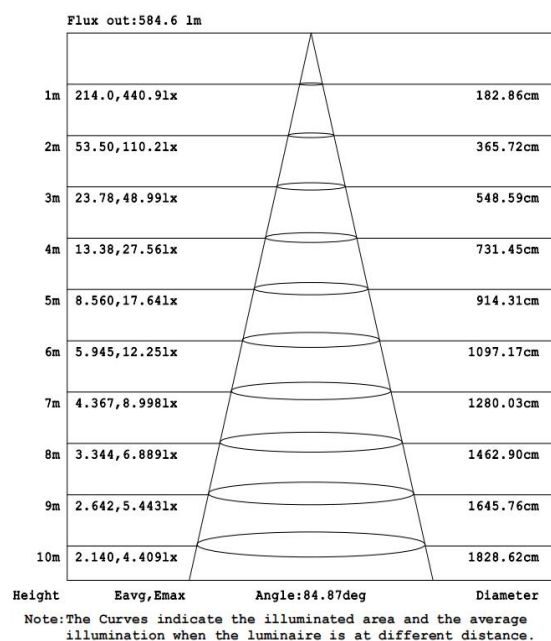

Electrical Data

Nominal wattage (W)	10W
Nominal Voltage (V)	220-240V
Mains Frequency (Hz)	50
Nominal Current (mA)	81
LED Driver Current (mA)	250
LED Driver Voltage (VDC)	28-42
LED Driver Efficiency (%)	≥83%
Power Factor λ	0.55
Total harmonic distortion (%)	...
Operating mode	Built in

Photometrical data

Luminous flux ±10% (lm)	912 lm
Luminous efficacy	87 lm/w
Color temperature	3000K
Light color (designation)	Warm White
Color rendering index Ra	≥ 80
Standard deviation of color matching	≤ 5 SDCM
Luminous intensity/cd	443
Flickering	Flicker free
Beam angle	99 °

Dimensions & Weight

Diameter (mm)	A150*B50*C100
Height (mm)	600
Product weight (g)	...

Material & Colors

Product color	Black
Housing color	Black
Body material	Aluminum
Cover material	PC
Mercury content	0.0 mg