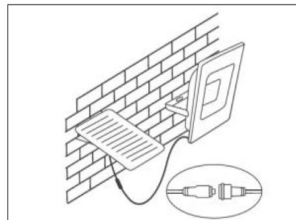

Application & Mounting

Ambient temperature range	-10-45 °C
Temperature range at storage	-25-60 °C
Type of connection	Screwless terminal
Type of protection	IP65
Dimmable	No
Mounting type	Put/Suspension
Mounting location	Underground/Wall/Ceiling
Application environment	Indoor/Outdoor
Cut size (mm)	No
LED module replaceable	Not replaceable
With light source	Yes

Certificates & Lifespan

Life (h)	50,000
Certificates	CB CE LVD EMC
Standards	ISO9001:2015

Logistical Data

Product code	Dimensions (L*W*H)	Pcs/ carton	G.W. kg	Volume CBM
HYD-409-30W

Installation Method

Fix the lamp and the solar panel with stainless steel screws.

Make sure to connect the plug firmly.

Install the LED flood lights in the ground, wall, and ceiling

Disclaimer

Subject to change without notice. Errors and omission excepted. Always make sure to use the most recent release.