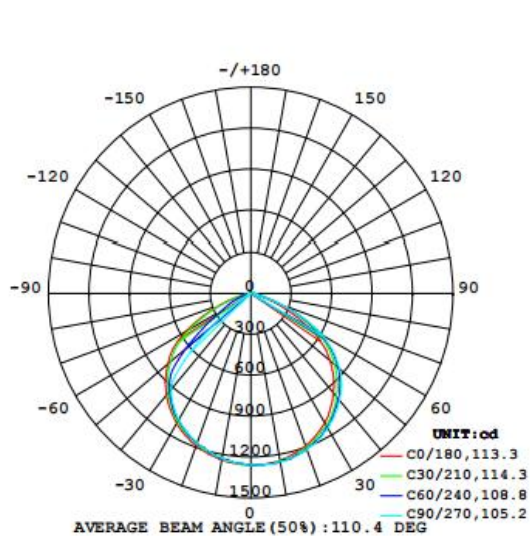

Features

- Warranty 5 years
- Highly transparent glass mask
- Easy and quick installation
- Thick aluminum lamp body, corrosion resistance, good heat dissipation, long service life

Electrical Data

Nominal wattage (W)	30W
Nominal Voltage (V)	220-240 V
Mains Frequency (Hz)	50/60 Hz
Nominal Current (mA)	140
Power Factor	0.9
Operating mode	DOB

Photometrical data

Luminous flux $\pm 10\%$ (lm)	3246 lm
Luminous efficacy	106 lm/w
Color temperature	6500K
Light color (designation)	Cold White
Color rendering index Ra	≥ 80
Standard deviation of color matching	≤ 5 SDCM
Luminous intensity/cd	1263
Flickering	Flicker free
Beam angle	110 °

6500K

Dimensions & Weight

Diameter (mm)	170*133
Height (mm)	26
Product weight (g)	510

Material & Colors

Product color	Black housing / White Frame
Housing color	Black
Body material	Aluminum
Cover material	Glass
Mercury content	0.0 mg