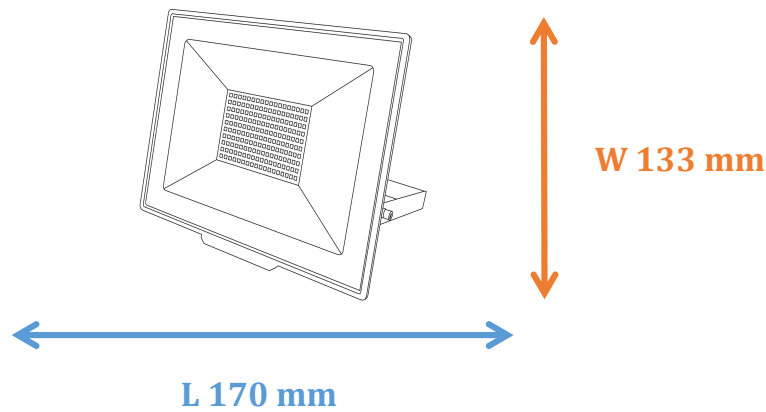

Photometrical data

Luminous flux $\pm 10\%$ (lm)	3246 lm
Luminous efficacy	106 lm/w
Color temperature	6500K
Light color (designation)	Cold White
Color rendering index Ra	≥ 80
Standard deviation of color matching	≤ 5 SDCM
Luminous intensity/cd	1263
Flickering	Flicker free
Beam angle	110 °

6500K

Dimensions & Weight

Diameter (mm)	170*133
Height (mm)	26
Product weight (g)	510

Material & Colors

Product color	Black housing / White Frame
Housing color	Black
Body material	Aluminum
Cover material	Glass
Mercury content	0.0 mg

Application & Mounting

Ambient temperature range	-10-45 °C
Temperature range at storage	-25-60 °C
Type of connection	Screwless terminal
Type of protection	IP65
Dimmable	No
Mounting type	Put/Suspension
Mounting location	Underground/Wall/Ceiling
Application environment	Indoor/Outdoor
Cut size (mm)	No
LED module replaceable	Not replaceable
With light source	Yes