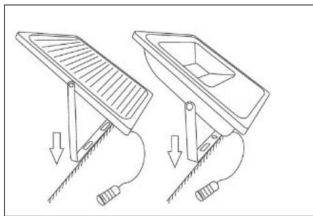

Logistical Data

Product code	Dimensions (L*W*H)	Pcs/ carton	G.W. kg	Volume CBM
HYD-409-30W	...	...	...	...

Installation Method

Fix the lamp and the solar panel with stainless steel screws.