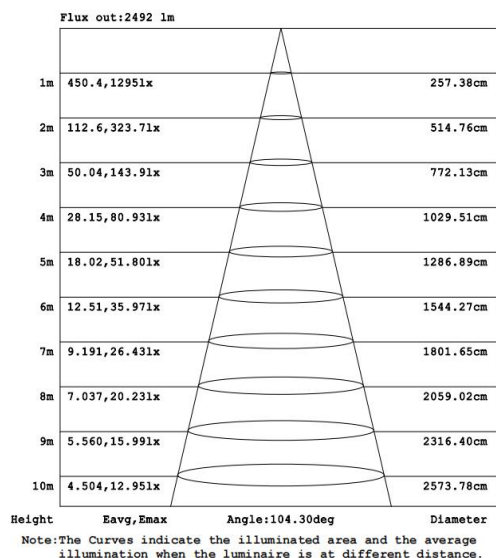

Features

- Warranty 5 years
- Highly transparent glass mask
- Easy and quick installation
- Thick aluminum lamp body, corrosion resistance, good heat dissipation, long service life

Electrical Data

Nominal wattage (W)	30W
Nominal Voltage (V)	220-240 V
Mains Frequency (Hz)	50/60 Hz
Nominal Current (mA)	140
Power Factor	0.9
Operating mode	DOB

Photometrical data

Luminous flux $\pm 10\%$ (lm)	3246 lm
Luminous efficacy	106 lm/w
Color temperature	6500K
Light color (designation)	Cold White
Color rendering index Ra	≥ 80
Standard deviation of color matching	≤ 5 SDCM
Luminous intensity/cd	1263
Flickering	Flicker free
Beam angle	110 °

6500K

Dimensions & Weight

Diameter (mm)	170*133
Height (mm)	26
Product weight (g)	510

Material & Colors

Product color	Black housing / White Frame
Housing color	Black
Body material	Aluminum
Cover material	Glass
Mercury content	0.0 mg