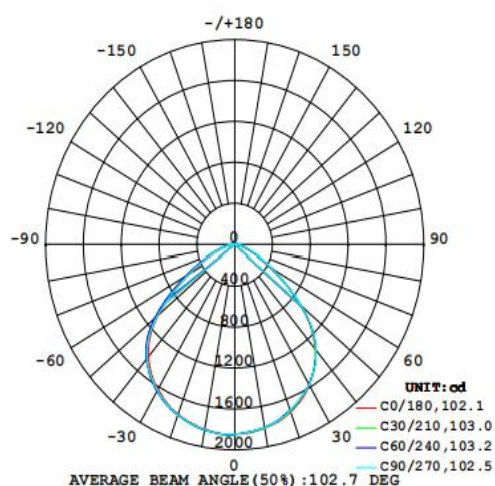

Photometrical data

Luminous flux $\pm 10\%$ (lm)	4496 lm
Luminous efficacy	101 lm/w
Color temperature	6500K
Light color (designation)	Cold White
Color rendering index Ra	≥ 80
Standard deviation of color matching	≤ 5 SDCM
Luminous intensity/cd	1853
Flickering	Flicker free
Beam angle	103 °

IES

Dimensions & Weight

Diameter (mm)	239*199
Height (mm)	42
Product weight (g)	891

Material & Colors

Product color	Black housing and Green Frame
Housing color	Black
Body material	Aluminum
Cover material	Glass
Mercury content	0.0 mg