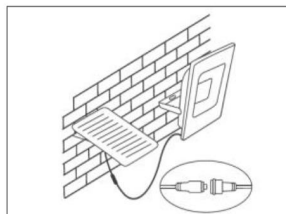

Application & Mounting

Ambient temperature range	-10-45 °C
Temperature range at storage	-25-60 °C
Type of connection	Screwless terminal
Type of protection	IP65
Dimmable	No
Mounting type	Put / Suspension
Mounting location	Underground / Wall / Ceiling
Application environment	Indoor / Outdoor
Cut size (mm)	No
LED module replaceable	Not replaceable
With light source	Yes

Installation Method

Fix the lamp and the solar panel with stainless steel screws.

Make sure to connect the plug firmly.

Install the LED flood lights in the ground, wall, and ceiling

Disclaimer

Subject to change without notice. Errors and omission excepted. Always make sure to use the most recent release.