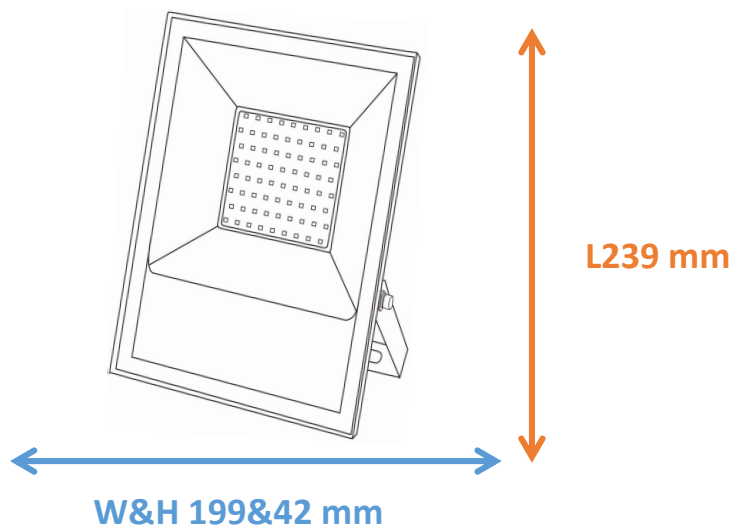

Photometrical data

Luminous flux $\pm 10\%$ (lm)	4496 lm
Luminous efficacy	101 lm/w
Color temperature	6500K
Light color (designation)	Cold White
Color rendering index Ra	≥ 80
Standard deviation of color matching	≤ 5 SDCM
Luminous intensity/cd	1853
Flickering	Flicker free
Beam angle	103 °

IES

Dimensions & Weight

Diameter (mm)	239*199
Height (mm)	42
Product weight (g)	891

Material & Colors

Product color	Black housing and Green Frame
Housing color	Black
Body material	Aluminum
Cover material	Glass
Mercury content	0.0 mg

Application & Mounting

Ambient temperature range	-10-45 °C
Temperature range at storage	-25-60 °C
Type of connection	Screwless terminal
Type of protection	IP65
Dimmable	No
Mounting type	Put / Suspension
Mounting location	Underground / Wall / Ceiling
Application environment	Indoor / Outdoor
Cut size (mm)	No
LED module replaceable	Not replaceable
With light source	Yes