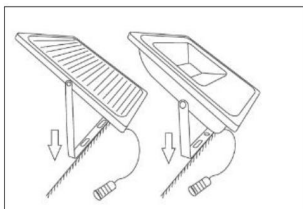

Certificates & Lifespan

Life (h)	50,000
Certificates	CB CE LVD EMC
Standards	ISO9001:2015

Logistical Data

Product code	Dimensions (L*W*H)	Pcs/ carton	G.W. kg	Volume CBM
HYD-407-45W	52*24*29 cm	10	...	0.03619

Installation Method

Fix the lamp and the solar panel with stainless steel screws.