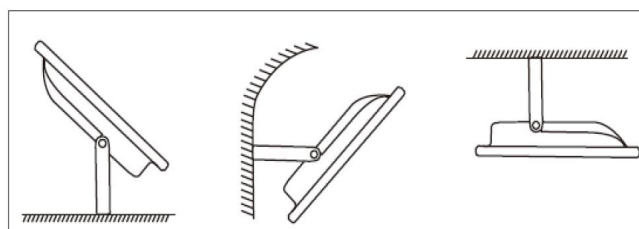

Install the LED flood lights in the ground, wall, and ceiling

Disclaimer

Subject to change without notice. Errors and omission excepted. Always make sure to use the most recent release.