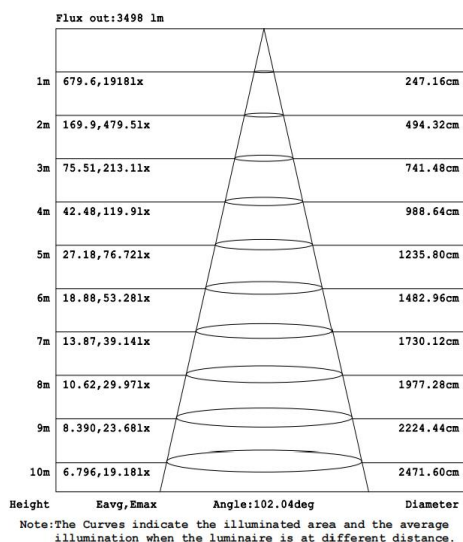

Photometrical data

Luminous flux $\pm 10\%$ (lm)	4496 lm
Luminous efficacy	101 lm/w
Color temperature	6500K
Light color (designation)	Cold White
Color rendering index Ra	≥ 80
Standard deviation of color matching	≤ 5 SDCM
Luminous intensity/cd	1853
Flickering	Flicker free
Beam angle	103 °

IES

Dimensions & Weight

Diameter (mm)	239*199
Height (mm)	42
Product weight (g)	891

Material & Colors

Product color	Black housing and Green Frame
Housing color	Black
Body material	Aluminum
Cover material	Glass
Mercury content	0.0 mg